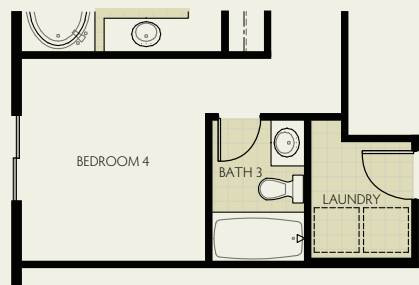

SAVANNAH

SUBJECT TO CHANGE WITHOUT NOTICE
HOUSE LAYOUT COULD BE REVERSED

 Standard Tile Floor

- 1,760 square feet
- 3-4 bedrooms
- 2-3 baths
- Two-car garage

AMERICAN TRADITIONAL • CRAFTSMAN • FARMHOUSE

OPTIONAL BEDROOM 4 AND BATH 3