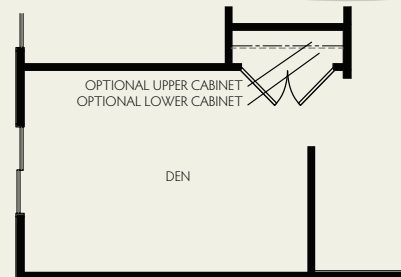

SAVANNAH

SUBJECT TO CHANGE WITHOUT NOTICE
HOUSE LAYOUT COULD BE REVERSED

Standard Tile Floor

- 1,760 square feet
- 3-4 bedrooms
- 2-3 baths
- Two-car garage

AMERICAN TRADITIONAL • CRAFTSMAN • FARMHOUSE

ELPASEOBONADELLE.COM

BUILDING VALUE FOR GENERATIONS®