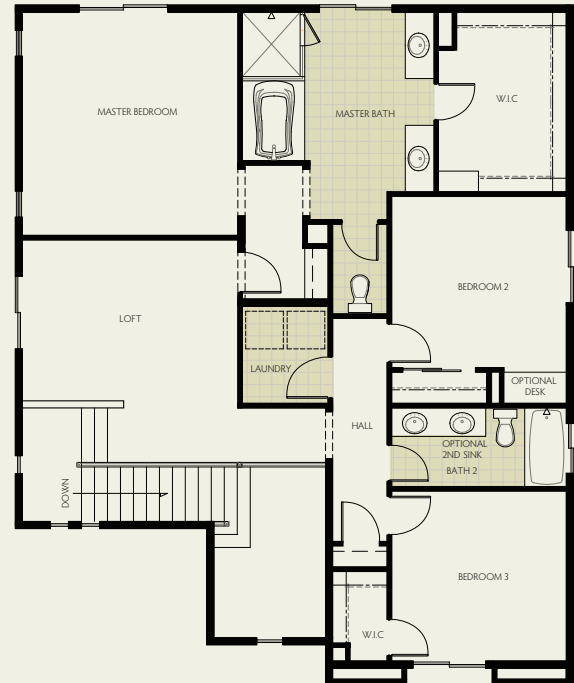

# ELISE

SUBJECT TO CHANGE WITHOUT NOTICE  
HOUSE LAYOUT COULD BE REVERSED

 Standard Tile Floor

- 2,436 square feet
- 4 bedrooms
- 3 baths
- Two-car garage

AMERICAN TRADITIONAL • CRAFTSMAN • FARMHOUSE  
1<sup>ST</sup> FLOOR

AMERICAN TRADITIONAL • CRAFTSMAN • FARMHOUSE  
2<sup>ND</sup> FLOOR

[ELPASEOBONADELLE.COM](http://ELPASEOBONADELLE.COM)

BUILDING VALUE FOR GENERATIONS<sup>®</sup>